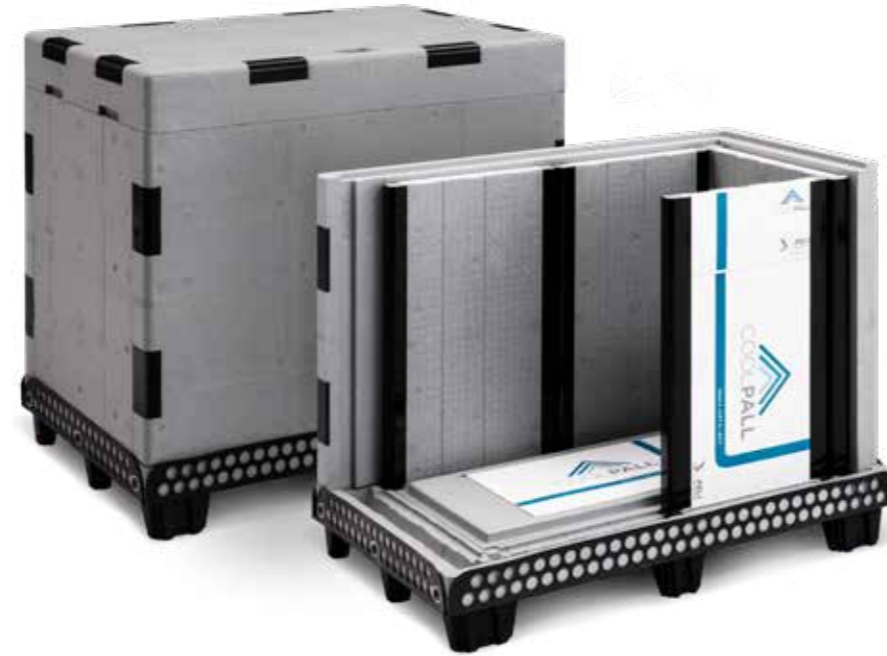

CoolPall™ Flex is highly customisable, allowing users to tailor their shipper to specific shipping lanes or performance requirements, to achieve the optimal thermal protection at lowest overall cost. Models incorporate either polystyrene or VIP's, water or PCM coolants in single or double configurations, in 3 different sizes (narrow bodied aircraft, half height, full height).

Range highlights:

- A new approach in the design of bulk shippers
- Performance in excess of 140 hours
- Narrow Bodied Aircraft, Half Height and Full Height options
- Payload volumes from 150L to 757L
- ISO & EURO footprints available
- Optimised for ULD use for air cargo applications.

©2018 Peli BioThermal | All rights reserved.
 Errors and Omissions excluded.

CoolPall™ Flex

The flexible bulk shipper system 150L - 757L

NARROW BODIED AIRCRAFT (NBA)

HALF HEIGHT (HH)

FULL HEIGHT (FH)

	Name	External dims (mm) W x D x H	Payload dims (mm) W x D x H	Payload (litres)	Weight (kg)
EURO PALLET (1200 x 800mm)	EPS & Single Pod Water	1210 x 802 x 717	928 x 530 x 356	175	70.1
	EPS & Double Pod Water	1210 x 802 x 717	928 x 455 x 356	150	81.7
	EPS & Single Pod PCM	1210 x 802 x 717	928 x 530 x 356	175	47.6
	EPS & Double Pod PCM	1210 x 802 x 717	928 x 455 x 356	150	67.9
	VIP & Single Pod PCM	1210 x 802 x 717	928 x 530 x 356	175	60.7
	VIP & Double Pod PCM	1210 x 802 x 717	928 x 455 x 356	150	77.1