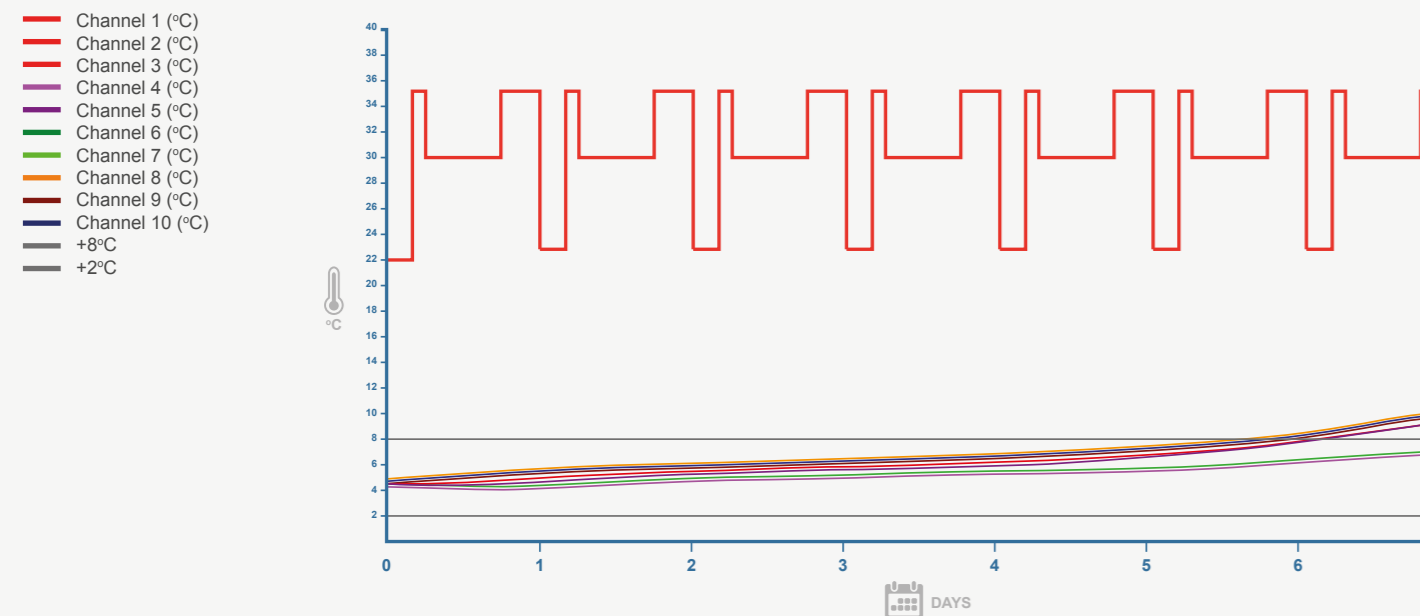

CoolPall™ Flex

The flexible bulk shipper system

Setting new standards in temperature controlled bulk shippers

CoolPall™ Flex is our range of high-performance bulk shippers, available in ISO and EURO footprints.

CoolPall™ Flex is highly customisable, allowing users to tailor their shipper to specific shipping lanes or performance requirements, to achieve the optimal thermal protection at lowest overall cost. Models incorporate either polystyrene or VIP's, water or PCM coolants in single or double configurations, in 3 different sizes (narrow bodied aircraft, half height, full height).

CoolPall™ Flex is designed to ensure maximum protection and ease of pack out through the use of common components. CoolPall™ Flex is lightweight, extremely quick to build and offers superior temperature stability in excess of 140 hours.

Range highlights:

- A new approach in the design of bulk shippers
- Performance in excess of 140 hours
- Narrow Bodied Aircraft, Half Height and Full Height options
- Payload volumes from 150L to 757L
- ISO & EURO footprints available
- Optimised for ULD use for air cargo applications.

Performance chart - Series 4 Flex Advance HH Double Pod ISO, ISTA 7D Hot

Range of coolants

2°C to 8°C PCM	15°C to 25°C PCM	-20°C PCM	Water 2°C to 8°C - 15°C to 25°C